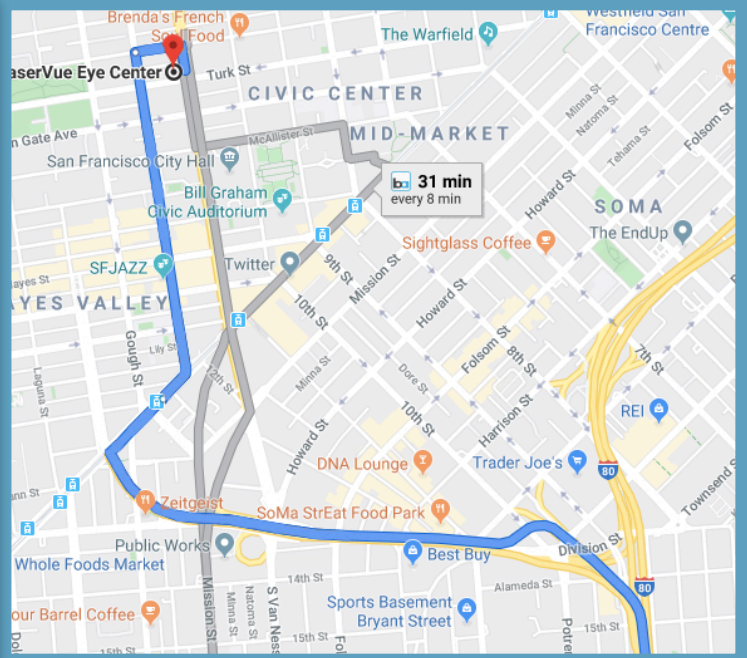

**711 Van Ness Ave., Suite 320
San Francisco, CA 94102
415-346-5500**

SOUTHBOUND

NORTHBOUND

SOUTHBOUND - From 101 South

Follow **US-101S** to San Francisco
Keep **LEFT** to continue on **US-101**
Continue **STRAIGHT** onto **LOMBARD ST**
Turn **RIGHT** onto **VAN NESS AVE**
Turn **RIGHT** onto **TURK ST** and parking garage is on your **RIGHT**

NORTHBOUND - From 101 North

Keep **LEFT** at fork to continue on **US-101N** - follow signs for N Golden Gate
Continue **STRAIGHT** onto **CENTRAL FWY**
Take **FRANKLIN ST** to **VAN NESS AVE**
Turn **RIGHT** onto **MARKET ST**
Stay in **LEFT** 2 lanes to turn slightly **LEFT** towards **FRANKLIN ST**
Turn **RIGHT** onto **EDDY ST**
Turn **RIGHT** onto **VAN NESS AVE**
Turn **RIGHT** onto **TURK ST** and parking garage is on your **RIGHT**