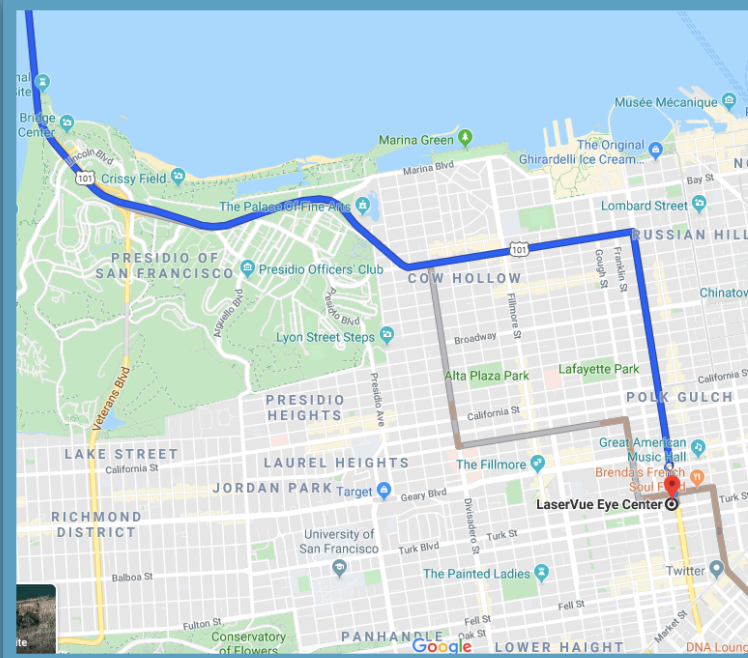

**711 Van Ness Ave., Suite 320
San Francisco, CA 94102
415-346-5500**

SOUTHBOUND

NORTHBOUND

SOUTHBOUND - From 101 South

Follow **US-101S** to San Francisco
Keep **LEFT** to continue on **US-101**
Continue **STRAIGHT** onto **LOMBARD ST**
Turn **RIGHT** onto **VAN NESS AVE**
Turn **RIGHT** onto **TURK ST** and parking garage is on your **RIGHT**

NORTHBOUND - From 101 North

Keep **LEFT** at fork to continue on **US-101N** - follow signs for N Golden Gate
Continue **STRAIGHT** onto **CENTRAL FWY**
Take **FRANKLIN ST** to **VAN NESS AVE**
Turn **RIGHT** onto **MARKET ST**
Stay in **LEFT** 2 lanes to turn slightly **LEFT** towards **FRANKLIN ST**
Turn **RIGHT** onto **EDDY ST**
Turn **RIGHT** onto **VAN NESS AVE**
Turn **RIGHT** onto **TURK ST** and parking garage is on your **RIGHT**